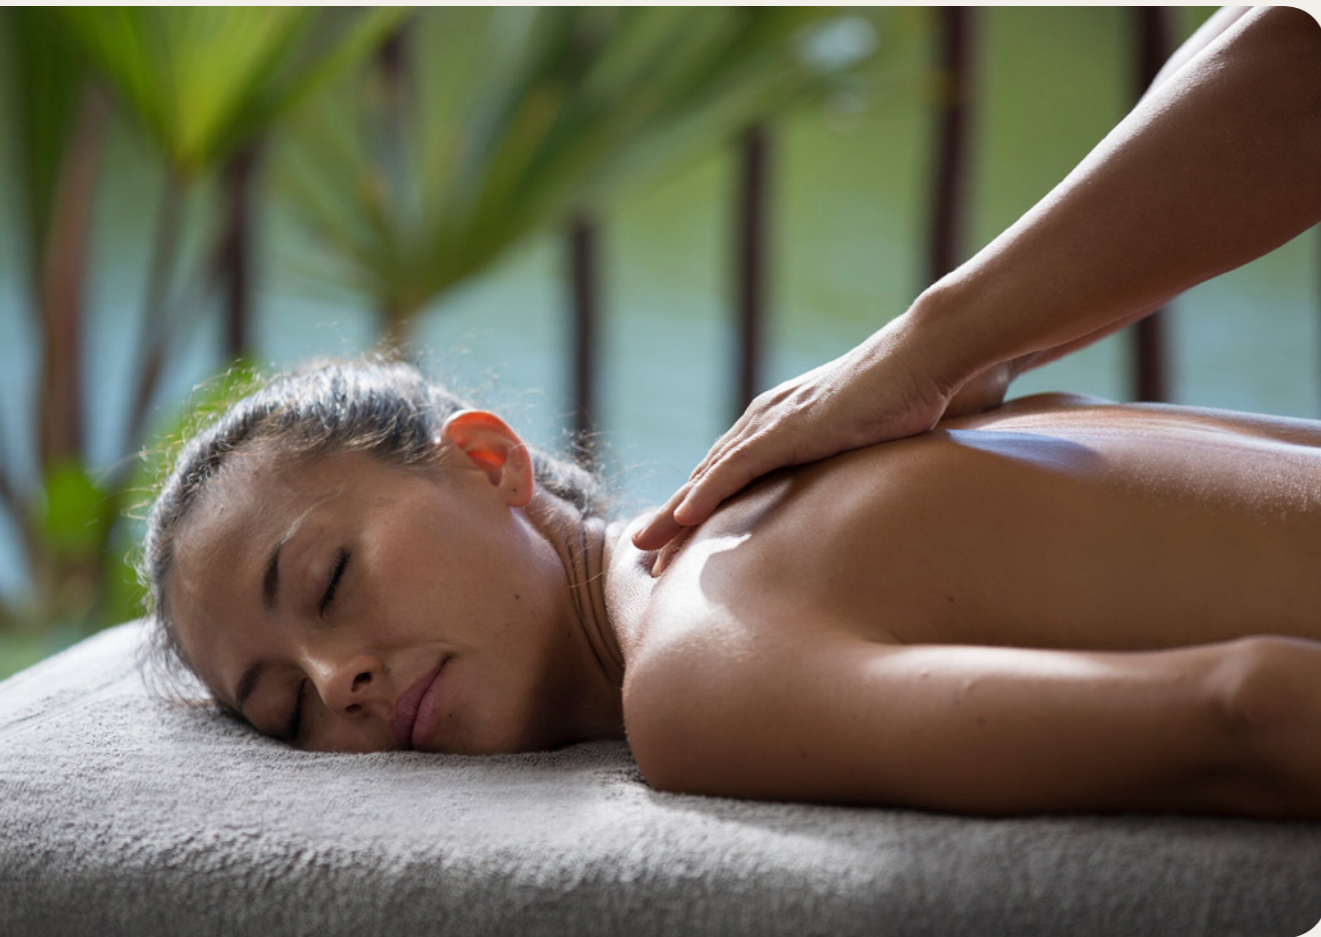

Children are under the supervision of their parents or an accompanying adult.

Depth (min/max): 0.9m / 1.8m

Wellness Area*

Sothys, the goddess of beauty confides her secret to both men and women. In the heart of the Corrèze region of France, a cutting-edge aesthetic is constantly renewed in the botanical garden. Discover digi-esthétique®, an exclusive massage method offering a magical escape from everyday routine. Emotions and refinement await you.