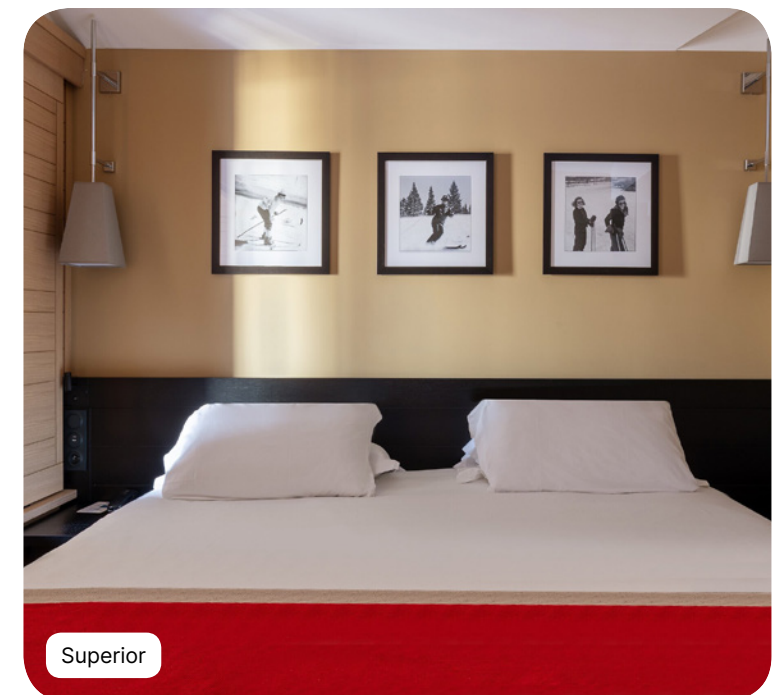

Accommodation