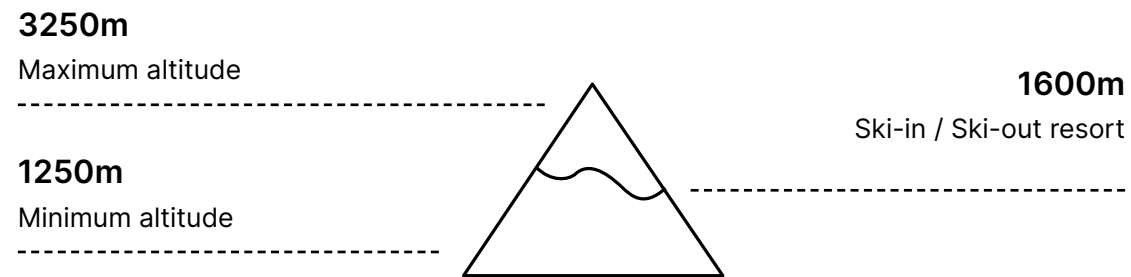

Open for dinner upon reservation.

*Alcohol abuse is dangerous for your health. Drink with moderation.

Ski area map

Domaine Paradiski

Alpine ski slopes

Number of ski slopes

Cross-country ski slopes

153 km