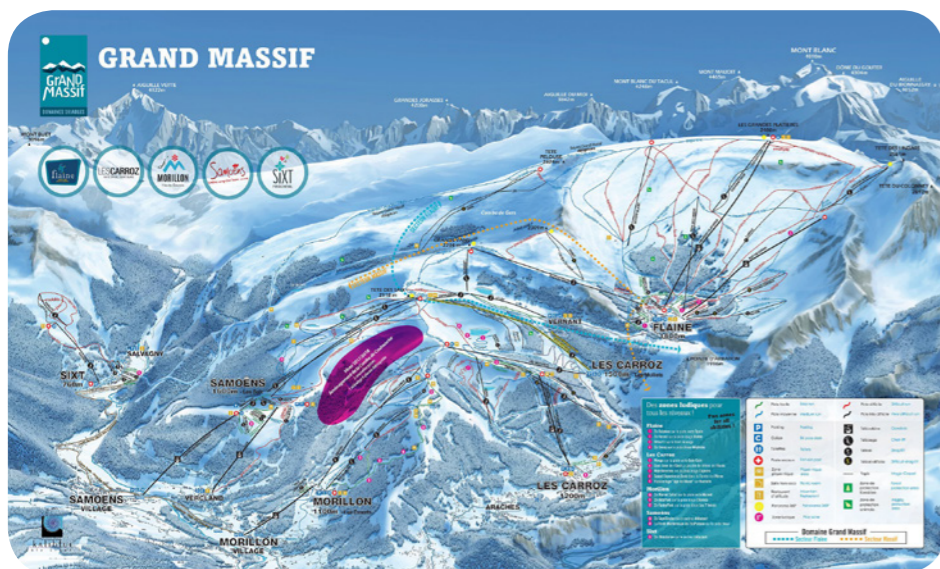

Skyline at Grand Massif Resort

Gourmet Lounge

Restaurant closes for the 2024 summer season.

For gourmet moments in an intimate atmosphere with a panoramic view over the mountains, this restaurant offers an exclusive "Gourmet Lounge" dining experience.

The Grand Massif Samoëns Morillon Chalet-Apartments

Ski area map

Grand Massif

Alpine ski slopes

Number of ski slopes

Cross-country ski slopes

137 km

Freeride Zone(s)

Fun Zone(s)

Practical Information

Address

GRAND MASSIF SAMOËNS MORILLON CHALETS
3868 Route du Plateau des Saix, Haute Savoie - Samoëns
74340, FRANCE

Hygiene & Safety

Safe Together. Club Med has implemented new hygiene and safety measures to offer you peace of mind and a most joyful experience.