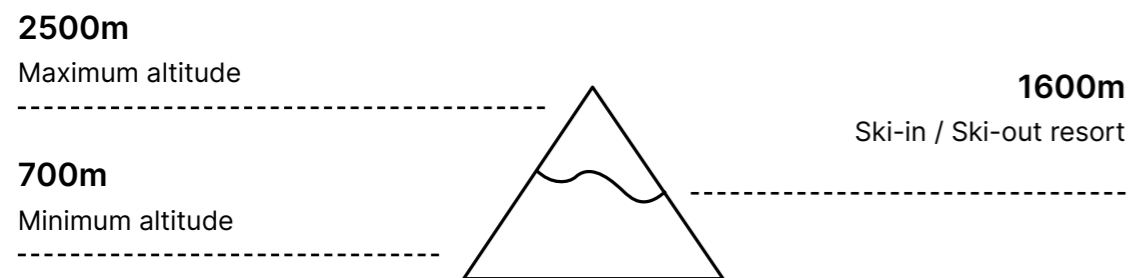

Grand Massif

Number of ski slopes

Cross-country ski slopes

137 km

Practical Information

Address

GRAND MASSIF SAMOËNS MORILLON CHALETS
3868 Route du Plateau des Saix, Haute Savoie - Samoëns
74340, FRANCE

Hygiene & Safety

Safe Together. Club Med has implemented new hygiene and safety measures to offer you peace of mind and a most joyful experience.

Easy arrival

Easy Arrival service*
Register & manage your details online, we will have everything ready for your arrival :
Easy Check in – check out
Children's club enrolment
Club Med online Account
Available on your Member Space
*Selection of services according to Resorts

CHECK-IN/CHECK-OUT

Classic Week (from Sunday to Sunday) or "à la carte" stays (7 days or less, beginning any other day than Sunday):
Arrival and rooms available between 4 and 8 pm.
Should you arrive early, you may lunch at the Resort (at extra cost), subject to availability.
On the last day, rooms to be vacated by 10 am, departure by 3 pm.
Short stays 2 or 3 nights - weekend by Club Med:
Arrival between 12 am and 8 pm. Rooms available between 4 and 6 pm.
Should you arrive early, you may lunch at the Resort without add.
On the last day, rooms to be vacated by 10 am, departure by 3 pm.
Should times change, you will be informed via your "Holiday Rendez-Vous".

TRANSFERS

Grenoble Alpes Isère airport (130 mins.)
Lyon St Exupery airport (130 mins.)
Chambery-Vogllans airport (90 mins.)
Geneve-Cointrin airport (70 mins.)

My Club Med App

My Club Med App : All you need is My Club Med App - your ideal travel companion to prepare and organize your stay. Discover the Resort map, facilities and activities, and enjoy dedicated services to make the most of your stay.
Download My Club Med App on the App Store or Google Play.