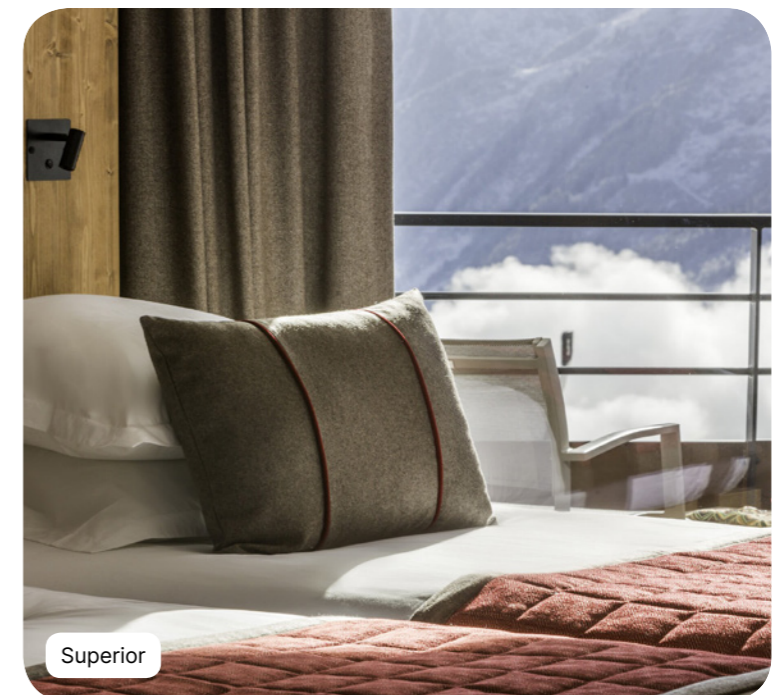

Accommodation