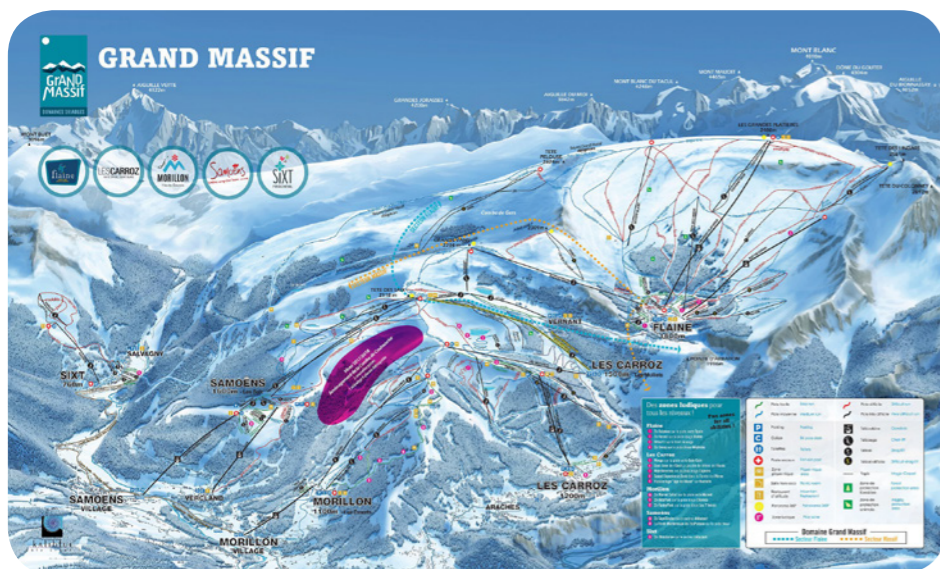

Wine Bar

Restaurants

Cozy Mountain

Main Restaurant

This restaurant with terrace welcomes you at all meal times for a range of international and local specialities.

Focus on health and wellness, with plenty of fresh fruit and vegetables, light dishes and gluten free.

Four dining rooms, each with its own individual ambience: La Rivière, Les Randonneurs, Les Sommets and La Prairie, with its dedicated family space.

Skyline

Gourmet Lounge

Restaurant closes for the 2024 summer season. For gourmet moments in an intimate atmosphere with a panoramic view over the mountains, this restaurant offers an exclusive "Gourmet Lounge" dining experience.

Ski area map

Grand Massif

Alpine ski slopes

Number of ski slopes

Cross-country ski slopes

137 km

Freeride Zone(s)

Fun Zone(s)

Practical Information

Address

CLUB MED GRAND MASSIF SAMOËNS MORILLON
3868 Route du Plateau des Saix, Samoëns, Haute Savoie - Samoëns
74340, FRANCE

Hygiene & Safety

Safe Together. Club Med has implemented new hygiene and safety measures to offer you peace of mind and a most joyful experience.