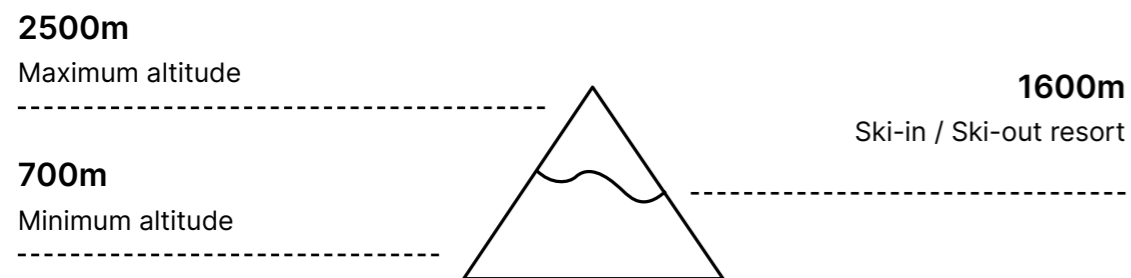

Ski area map

Grand Massif

Alpine ski slopes

Number of ski slopes

Cross-country ski slopes

137 km

Freeride Zone(s)

Fun Zone(s)